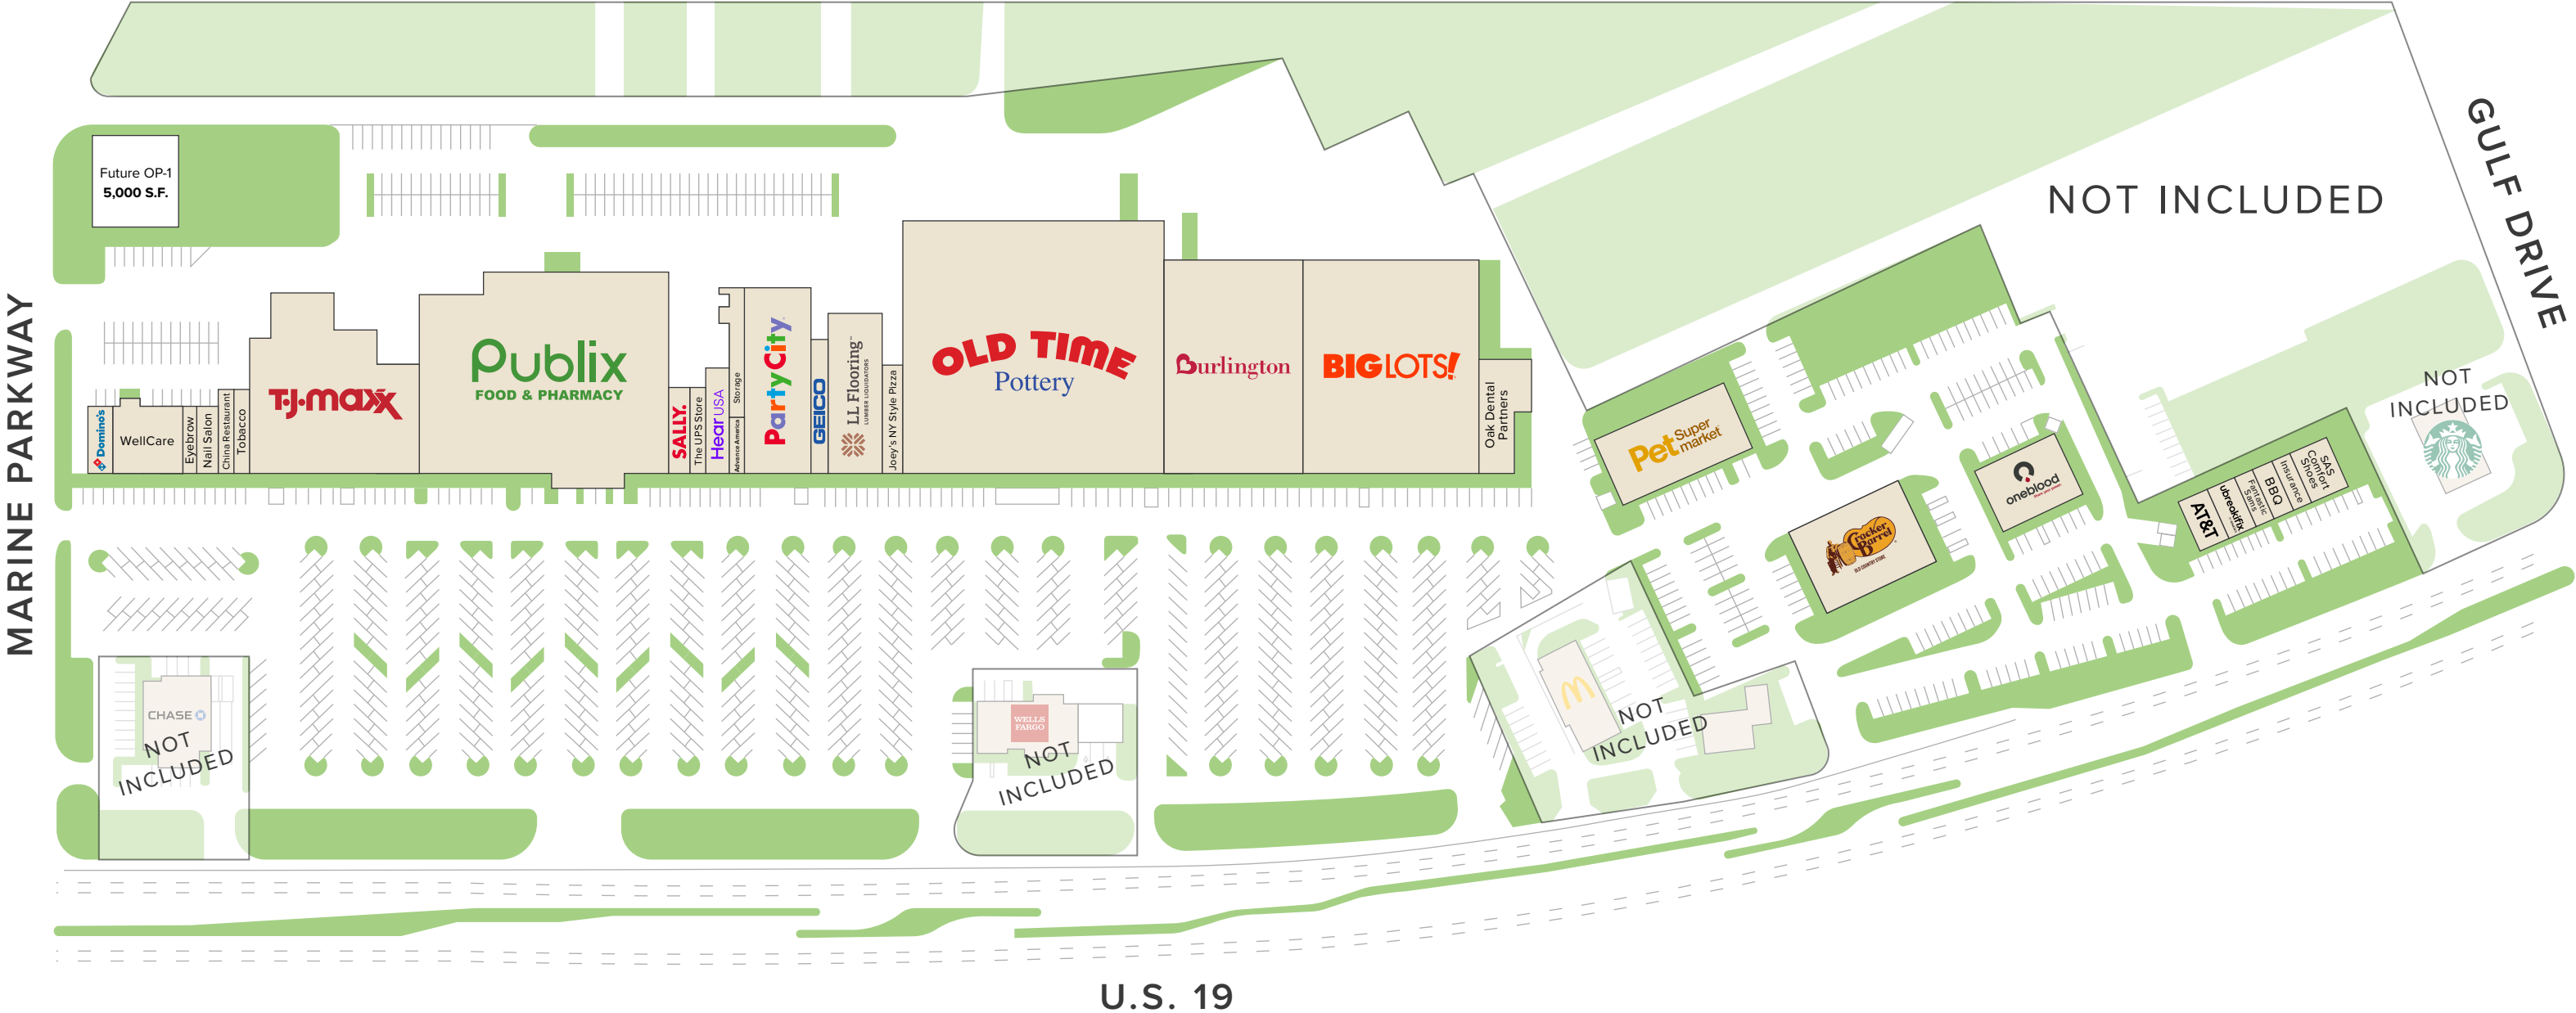

# Southgate Shopping Center

New Port Richey, Florida

Future OP-1  
5,000 S.F.

NOT INCLUDED

NOT INCLUDED

NOT INCLUDED

NOT INCLUDED

NOT INCLUDED

U.S. 19

GULF DRIVE

MARINE PARKWAY