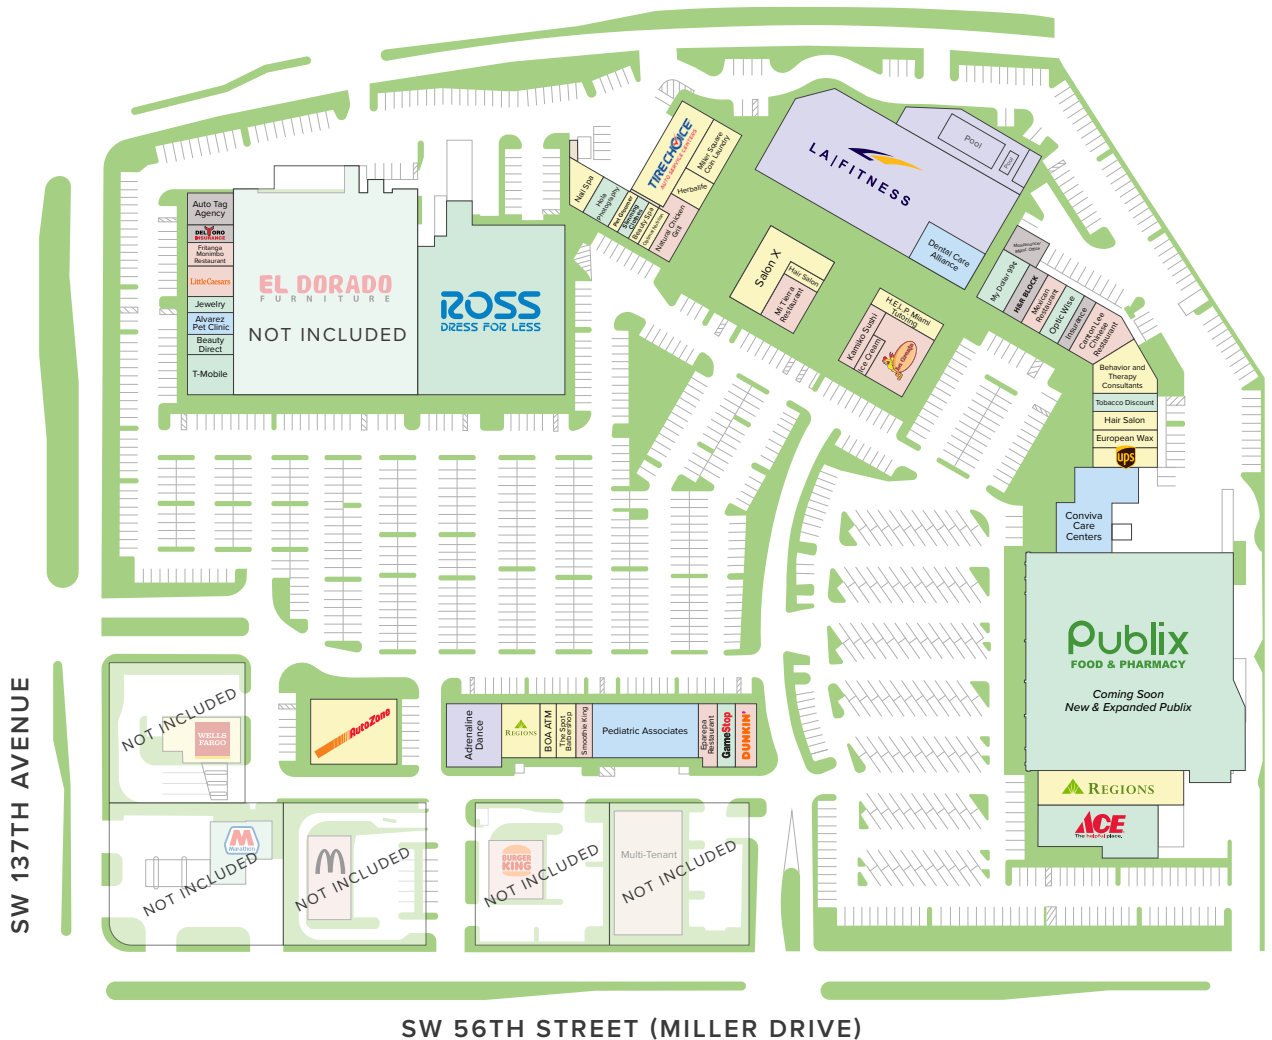

# Miller Square Shopping Center

13710 - 13898 SW 56th Street  
Miami, Florida 33175

LAT: 25.711891 | LONG: -80.417738

GLA: 212,936 SQ. FT

TRAFFIC COUNTS: 56,500 DAILY

Miller Square Shopping Center is a 213,000 square foot neighborhood power center located on the southwest corner of SW 56th Street and SW 137th Avenue in Miami, Florida.

Miller Square is anchored by Publix, LA Fitness, Ross Dress For Less and El Dorado Furniture, and features a mix of strong national, regional and local tenants. Miller Square has tremendous visibility and accessibility from both 56th Street and 137th Ave. The surrounding

# MILLER SQUARE SHOPPING CENTER

Miami, FL

SW 59TH STREET (KENDALE LAKES DRIVE)

- Medical
- Restaurant
- Service
- Retail
- Fitness
- Office